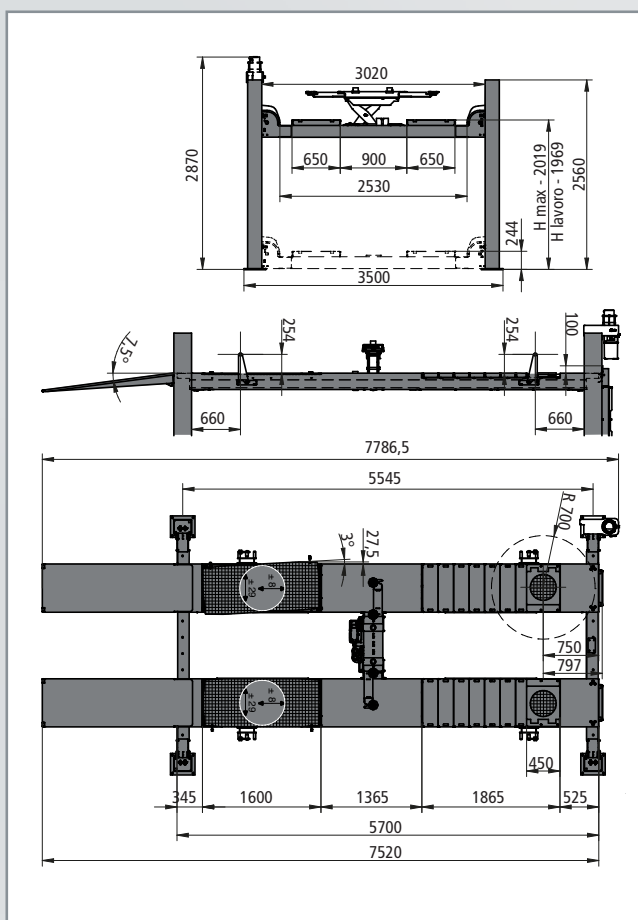

Electro-hydraulic 4 post lift
Capacity 6,5 T
LOGIC65AMB

Description
LOGIC65AMB Electro-hydraulic 4 post lift, capacity 6,5 T
<i>Supplied with the lift:</i>
Alignment runways Rear built-in sliding tables front spacers for turn tables
Long run-up ramps
J40PMB - 4t Jacking Beam with MB specific adapters (spiral cable included)
MKS - system to check lift planarity. The MKS kit allows to place the four targets and check the perfect lift planarity. Targets, cameras and turn tables are part of the wheel aligner and not included with the lift.
Lighting Kit - four led
Energy Kit: - 2 compressed air quick connections - 1 electric plug Schuko 220V single phase

J40PYMB
Includes:

S370A25

S370A26

H=80 MM

H=140 MM

H=200 MM

Logic

The MKS kit allows to place the four targets and check the perfect lift planarity.
Targets, cameras and turn tables are part of the wheel aligner and are not included with the lift.

A	MKS system to check lift planarity.
B	J40PMB - 4t Jacking Beam with MB specific adapters (spiral cable included)
C	Lighting kit - four led
D	Long run up ramps

Alignment runways
Rear built-in sliding tables
front spacers for turn tables