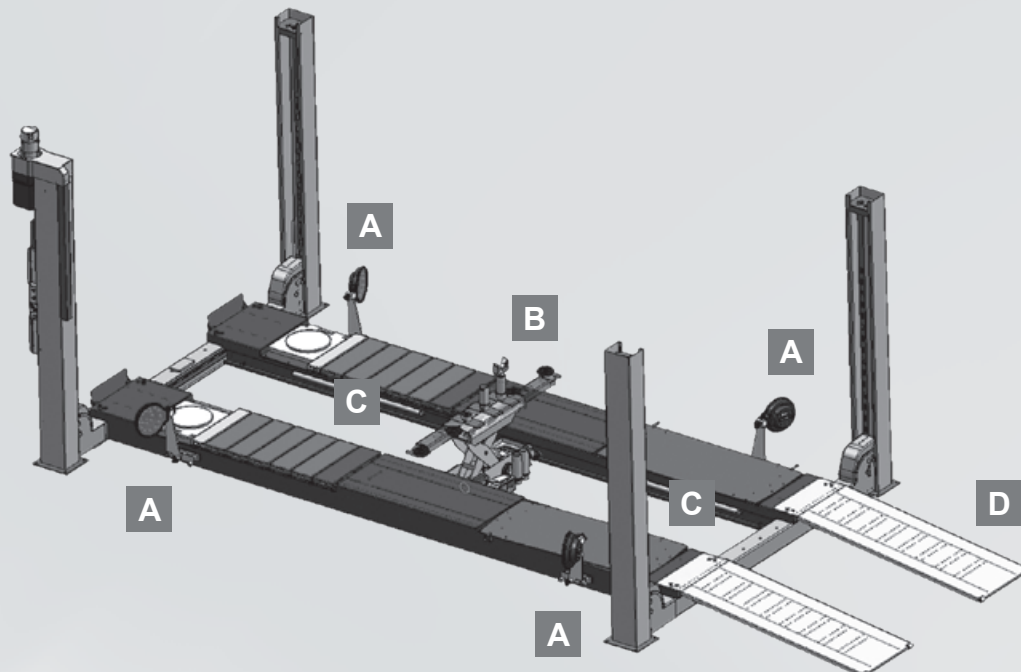

Electro-hydraulic 4 post lift
Capacity 6,5 T
LOGIC65AMB

Description
LOGIC65AMB Electro-hydraulic 4 post lift, capacity 6,5 T
<i>Supplied with the lift:</i>
Alignment runways Rear built-in sliding tables front spacers for turn tables
Long run-up ramps
J40PMB - 4t Jacking Beam with MB specific adapters (spiral cable included)
MKS - system to check lift planarity. The MKS kit allows to place the four targets and check the perfect lift planarity. Targets, cameras and turn tables are part of the wheel aligner and not included with the lift.
Lighting Kit - four led
Energy Kit: - 2 compressed air quick connections - 1 electric plug Schuko 220V single phase

J40PYMB
Includes:

S370A25

S370A26

H=80 MM

H=140 MM

H=200 MM

Logic

The MKS kit allows to place the four targets and check the perfect lift planarity.
Targets, cameras and turn tables are part of the wheel aligner and are not included with the lift.

A	MKS system to check lift planarity.
B	J40PMB - 4t Jacking Beam with MB specific adapters (spiral cable included)
C	Lighting kit - four led
D	Long run up ramps

Alignment runways
Rear built-in sliding tables
front spacers for turn tables